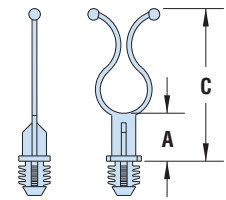

Standard color natural.

Standoff Lockit™ Clips - Arrowhead Mount

MAXIMUM BUNDLE DIAMETER		PART NO. Natural	DESCRIPTION	SPACER HEIGHT A		OVERALL LENGTH ABOVE PANEL C		MOUNTING HOLE DIAMETER		STYLE
in.	mm.			in.	mm.	in.	mm.	in.	mm.	
PMLC Series For Panels up to .06" (1,6 mm) thick										
.25	6,4	4185	PMLC 25-19	.19	4,8	.72	18,3	.187	4,8	1
		4186	PMLC 25-25	.25	6,4	.78	19,9			
		4187	PMLC 25-37	.37	9,5	.91	23,0			
		4188	PMLC 25-50	.50	12,7	1.03	26,2			
		4189	PMLC 25-63	.63	15,9	1.16	29,4			
		4190	PMLC 25-100	1.00	25,4	1.53	39,9			
		For Panels from .03" (0,8 mm) - .08" (2,0 mm) thick								
.44	11,1	14185	PMLC 43-19	.19	4,8	.76	19,3	.187	4,8	1
		14186	PMLC 43-25	.25	6,4	.82	20,9			
		14187	PMLC 43-37	.37	9,5	.94	24,0			
		14188	PMLC 43-50	.50	12,7	1.07	27,2			
		14189	PMLC 43-63	.63	15,9	1.20	30,4			
		14190	PMLC 43-100	1.00	25,4	1.57	39,9			
		.47	11,9	4345	PMLC 50-19	.19	4,8			
4346	PMLC 50-25			.25	6,4	1.02	26,0			
4347	PMLC 50-37			.37	9,5	1.15	29,1			
4348	PMLC 50-50			.50	12,7	1.27	32,3			
.73	18,5	4191	PMLC 73-19	.19	4,8	1.22	30,9	.187	4,8	2
		4192	PMLC 73-25	.25	6,4	1.28	32,5			
		4193	PMLC 73-37	.37	9,5	1.40	35,6			
		4194	PMLC 73-50	.50	12,7	1.53	38,8			
For Panels from .08" (2,0 mm) - .16" (4,0 mm) thick										
.47	11,9	4366	PMLC 50-19-1	.19	4,8	.96	24,4	.187	4,8	2
		4367	PMLC 50-25-1	.25	6,4	1.02	26,0			
		4368	PMLC 50-37-1	.37	9,5	1.15	29,1			
		4369	PMLC 50-50-1	.50	12,7	1.27	32,3			
.73	18,5	4195	PMLC 73-19-1	.19	4,8	1.22	30,9	.187	4,8	2
		4196	PMLC 73-25-1	.25	6,4	1.28	32,5			
		4197	PMLC 73-37-1	.37	9,5	1.40	35,6			
		4198	PMLC 73-50-1	.50	12,7	1.53	38,8			

Standard color natural.

- Part Description Key: BMLL XX-YY, where XX = Maximum Bundle Diameter (inches) and YY = Height Above Panel (inches).
- For Quick Specs see page 7-48.

- Locking ends click into place.
- Part Description Key: PMLC XX-YY, where XX = Maximum Bundle Diameter (inches) and YY = Height Above Panel (inches).
- For Quick Specs see page 7-48.