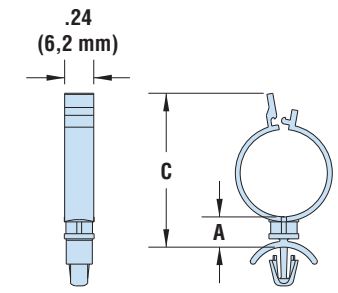

HEYClip™ Lockit™ Loops and Clips Standoff Loops - Blind Mount

MAXIMUM BUNDLE DIAMETER		PART NO. Natural	DESCRIPTION	SPACER HEIGHT A		OVERALL LENGTH ABOVE PANEL C		MOUNTING HOLE DIAMETER	
in.	mm.			in.	mm.	in.	mm.	in.	mm.
BMLL Series For .25" (6,4 mm) <i>Minimum</i> Thickness Panels									
.28	7,0	4052	BMLL 28-19	.19	4,8	.94	23,9	.312	7,9
		4053	BMLL 28-50	.50	12,7	1.25	31,8		
		4260	BMLL 28-75	.75	19,1	1.50	38,2		
.39	10,0	4056	BMLL 39-19	.19	4,8	1.10	27,9		
		4057	BMLL 39-50	.50	12,7	1.41	35,8		
		4261	BMLL 39-75	.75	19,1	1.66	42,2		
.50	12,5	4175	BMLL 50-19	.19	4,8	1.28	32,5		
		4176	BMLL 50-50	.50	12,7	1.59	40,4		
		4177	BMLL 50-75	.75	19,1	1.84	46,8		
.59	15,0	4180	BMLL 59-19	.19	4,8	1.47	37,3		
		4181	BMLL 59-50	.50	12,7	1.78	45,2		
		4182	BMLL 59-75	.75	19,1	2.03	51,6		

Standard color natural.

Standoff Lockit™ Clips - Arrowhead Mount