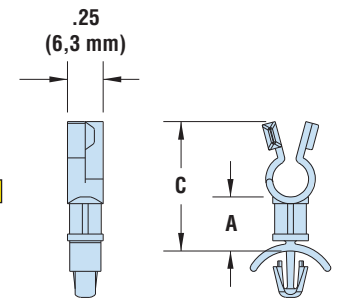

Standard color natural.

Standoff Lockit™ Clips - Arrowhead Mount

MAXIMUM BUNDLE DIAMETER		PART NO. Natural	DESCRIPTION	SPACER HEIGHT A		OVERALL LENGTH ABOVE PANEL C		MOUNTING HOLE DIAMETER		STYLE
in.	mm.			in.	mm.	in.	mm.	in.	mm.	
PMLC Series For Panels up to .06" (1,6 mm) thick										
.25	6,4	4185	PMLC 25-19	.19	4,8	.72	18,3	.187	4,8	1
		4186	PMLC 25-25	.25	6,4	.78	19,9			
		4187	PMLC 25-37	.37	9,5	.91	23,0			
		4188	PMLC 25-50	.50	12,7	1.03	26,2			
		4189	PMLC 25-63	.63	15,9	1.16	29,4			
		4190	PMLC 25-100	1.00	25,4	1.53	39,9			
		For Panels from .03" (0,8 mm) - .08" (2,0 mm) thick								
.44	11,1	14185	PMLC 43-19	.19	4,8	.76	19,3	.187	4,8	1
		14186	PMLC 43-25	.25	6,4	.82	20,9			
		14187	PMLC 43-37	.37	9,5	.94	24,0			
		14188	PMLC 43-50	.50	12,7	1.07	27,2			
		14189	PMLC 43-63	.63	15,9	1.20	30,4			
		14190	PMLC 43-100	1.00	25,4	1.57	39,9			
		.47	11,9	4345	PMLC 50-19	.19	4,8			
4346	PMLC 50-25			.25	6,4	1.02	26,0			
4347	PMLC 50-37			.37	9,5	1.15	29,1			
4348	PMLC 50-50			.50	12,7	1.27	32,3			
.73	18,5	4191	PMLC 73-19	.19	4,8	1.22	30,9	.187	4,8	2
		4192	PMLC 73-25	.25	6,4	1.28	32,5			
		4193	PMLC 73-37	.37	9,5	1.40	35,6			
		4194	PMLC 73-50	.50	12,7	1.53	38,8			
For Panels from .08" (2,0 mm) - .16" (4,0 mm) thick										
.47	11,9	4366	PMLC 50-19-1	.19	4,8	.96	24,4	.187	4,8	2
		4367	PMLC 50-25-1	.25	6,4	1.02	26,0			
		4368	PMLC 50-37-1	.37	9,5	1.15	29,1			
		4369	PMLC 50-50-1	.50	12,7	1.27	32,3			
.73	18,5	4195	PMLC 73-19-1	.19	4,8	1.22	30,9	.187	4,8	2
		4196	PMLC 73-25-1	.25	6,4	1.28	32,5			
		4197	PMLC 73-37-1	.37	9,5	1.40	35,6			
		4198	PMLC 73-50-1	.50	12,7	1.53	38,8			

Standard color natural.

- Part Description Key: BMLL XX-YY, where XX = Maximum Bundle Diameter (inches) and YY = Height Above Panel (inches).
- For Quick Specs see page 7-48.

- Locking ends click into place.
- Part Description Key: PMLC XX-YY, where XX = Maximum Bundle Diameter (inches) and YY = Height Above Panel (inches).
- For Quick Specs see page 7-48.